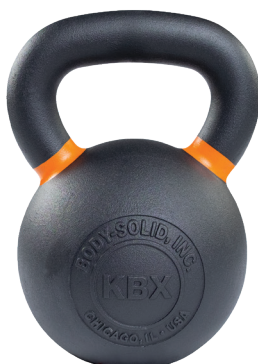

KBX(WEIGHT) TRAINING KETTLEBELLS

- Durable powder-coat finish
- Gravity cast
- Available in 4 kg (8.8 lb), 6 kg (13.2 lb), 8 kg (17.6 lb), 10 kg (22.0 lb), 12 kg (26.4 lb), 14 kg (30.8 lb), 16 kg (35.2 lb), 18 kg (39.7 lb), 20 kg (44.1 lb), 22 kg (48.5 lb), 24 kg (52.9 lb), 28 kg (61.7 lb), 32 kg (70.5 lb), and 36 kg (79.4 lb)