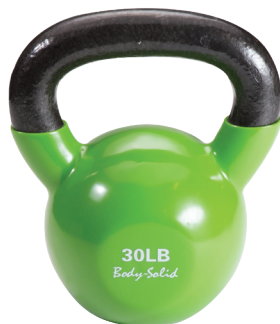

KBV(WEIGHT) VINYL DIPPED KETTLEBELLS

- Durable vinyl coating is color-coded by weight
- Available in 5, 8, 10, 12, 15, 20, 25, 30, 35, 40, 45, and 50 lb.