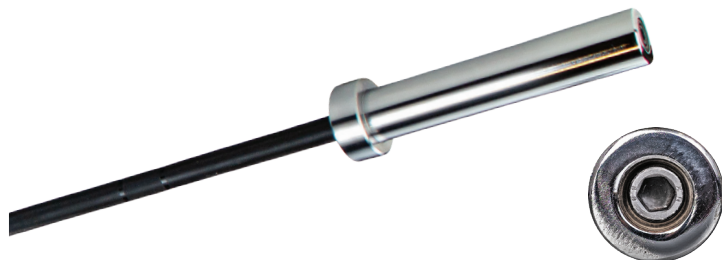

OB60B

5' OLYMPIC BAR (BLACK)

- E-Coat Center Section
- Bar Dia: 30.00 mm
- (ID) Collars: 36.5"
- Sleeve Length: 9.75"
- Weight Capacity: 600 lbs.
- 60"L, 30 lbs.