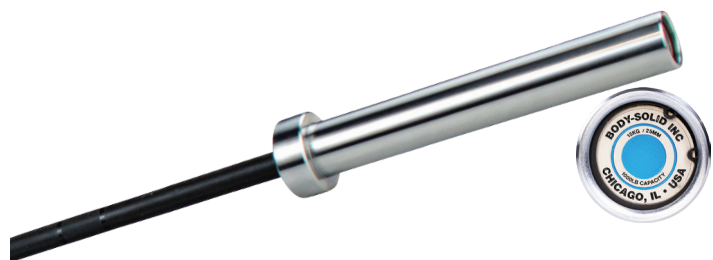

OB79EXT

WOMEN'S OLYMPIC BAR

- Bar Dia: 25.00 mm
- (ID) Collars: 51.5"
- Sleeve Length: 12.5"
- Weight Capacity: 1000 lbs.
- 78"L, 33 lbs.